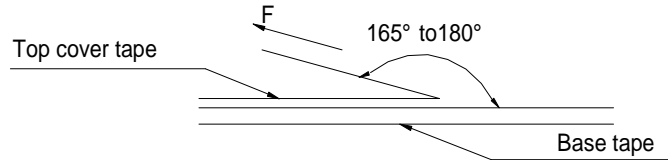

**Packaging Information**

• **Tearing Off Force**

★The force for tearing off cover tape is 10 to 120 grams in the arrow direction under the following conditions.

• **DIMENSIONS & RECOMMENDED PATTERN**

TYPE	DIMENSIONS / SIZE (mm)				PATTERN / SIZE (mm)		
	A	B	C	D	E	F	G
<b>JSPK 0804</b>	8.6 Max	5.5 Max	9.5 Max	13.5 Max	2.92	7.37	2.79