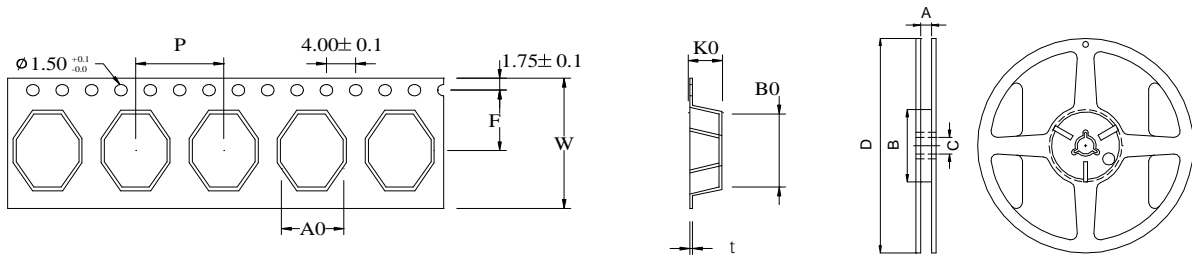

**Packaging Information**

• **Tearing Off Force**

★The force for tearing off cover tape is 10 to 120 grams in the arrow direction under the following conditions.

• **DIMENSIONS & RECOMMENDED PATTERN**

TYPE	DIMENSIONS / SIZE (mm)				PATTERN / SIZE (mm)		
	A	B	C	D	E	F	G
<b>JSPK 0804</b>	8.6 Max	5.5 Max	9.5 Max	13.5 Max	2.92	7.37	2.79

• **TAPE DIMENSION & REEL DIMENSION**

REEL DIMENSION

TYPE	CARRIER TAPE / SIZE (mm)							REEL 13"×24mm			
	A0	B0	K0	P	W	F	t	A	B	C	D
<b>0804</b>	$9.5 \pm 0.1$	$13.4 \pm 0.1$	$5.8 \pm 0.1$	$12 \pm 0.1$	$24 \pm 0.3$	$11.5 \pm 0.1$	$0.4 \pm 0.05$	$24.5 \pm 0.2$	$100 \pm 0.5$	$13.2 \pm 0.3$	$330 \pm 1.0$