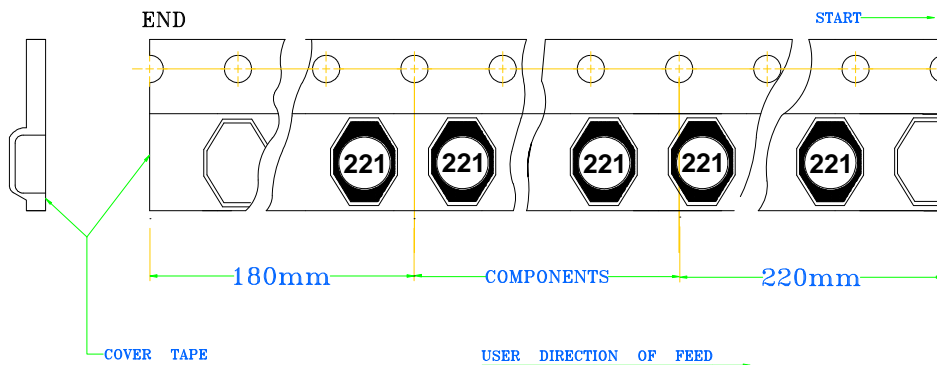

**Packaging Information**

• **Tearing Off Force**

★The force for tearing off cover tape is 10 to 120 grams in the arrow direction under the following conditions.

• **DIMENSIONS & RECOMMENDED PATTERN**

TYPE	DIMENSIONS / SIZE (mm)				PATTERN / SIZE (mm)		
	A	B	C	D	E	F	G
<b>JSPK 0804</b>	8.6 Max	5.5 Max	9.5 Max	13.5 Max	2.92	7.37	2.79

• **TAPE DIMENSION & REEL DIMENSION**

REEL DIMENSION

TYPE	CARRIER TAPE / SIZE (mm)							REEL 13"×24mm			
	A0	B0	K0	P	W	F	t	A	B	C	D
<b>0804</b>	$9.5 \pm 0.1$	$13.4 \pm 0.1$	$5.8 \pm 0.1$	$12 \pm 0.1$	$24 \pm 0.3$	$11.5 \pm 0.1$	$0.4 \pm 0.05$	$24.5 \pm 0.2$	$100 \pm 0.5$	$13.2 \pm 0.3$	$330 \pm 1.0$

• **PACKAGING QUANTITY**

Type	<b>JSPK 0804</b>
Q'TY/Reel	1,000