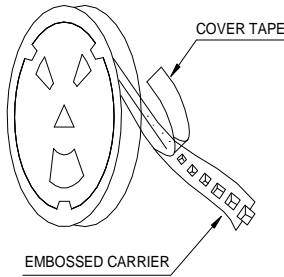

**Packaging Information**

• **Tearing Off Force**

★The force for tearing off cover tape is 10 to 120 grams in the arrow direction under the following conditions.

• **DIMENSIONS & RECOMMENDED PATTERN**

TYPE	DIMENSIONS / SIZE (mm)				PATTERN / SIZE (mm)		
	A	B	C	D	E	F	G
<b>JSPK 0804</b>	8.6 Max	5.5 Max	9.5 Max	13.5 Max	2.92	7.37	2.79

• **TAPE DIMENSION & REEL DIMENSION**

REEL DIMENSION

TYPE	CARRIER TAPE / SIZE (mm)							REEL 13"×24mm			
	A0	B0	K0	P	W	F	t	A	B	C	D
<b>0804</b>	$9.5 \pm 0.1$	$13.4 \pm 0.1$	$5.8 \pm 0.1$	$12 \pm 0.1$	$24 \pm 0.3$	$11.5 \pm 0.1$	$0.4 \pm 0.05$	$24.5 \pm 0.2$	$100 \pm 0.5$	$13.2 \pm 0.3$	$330 \pm 1.0$